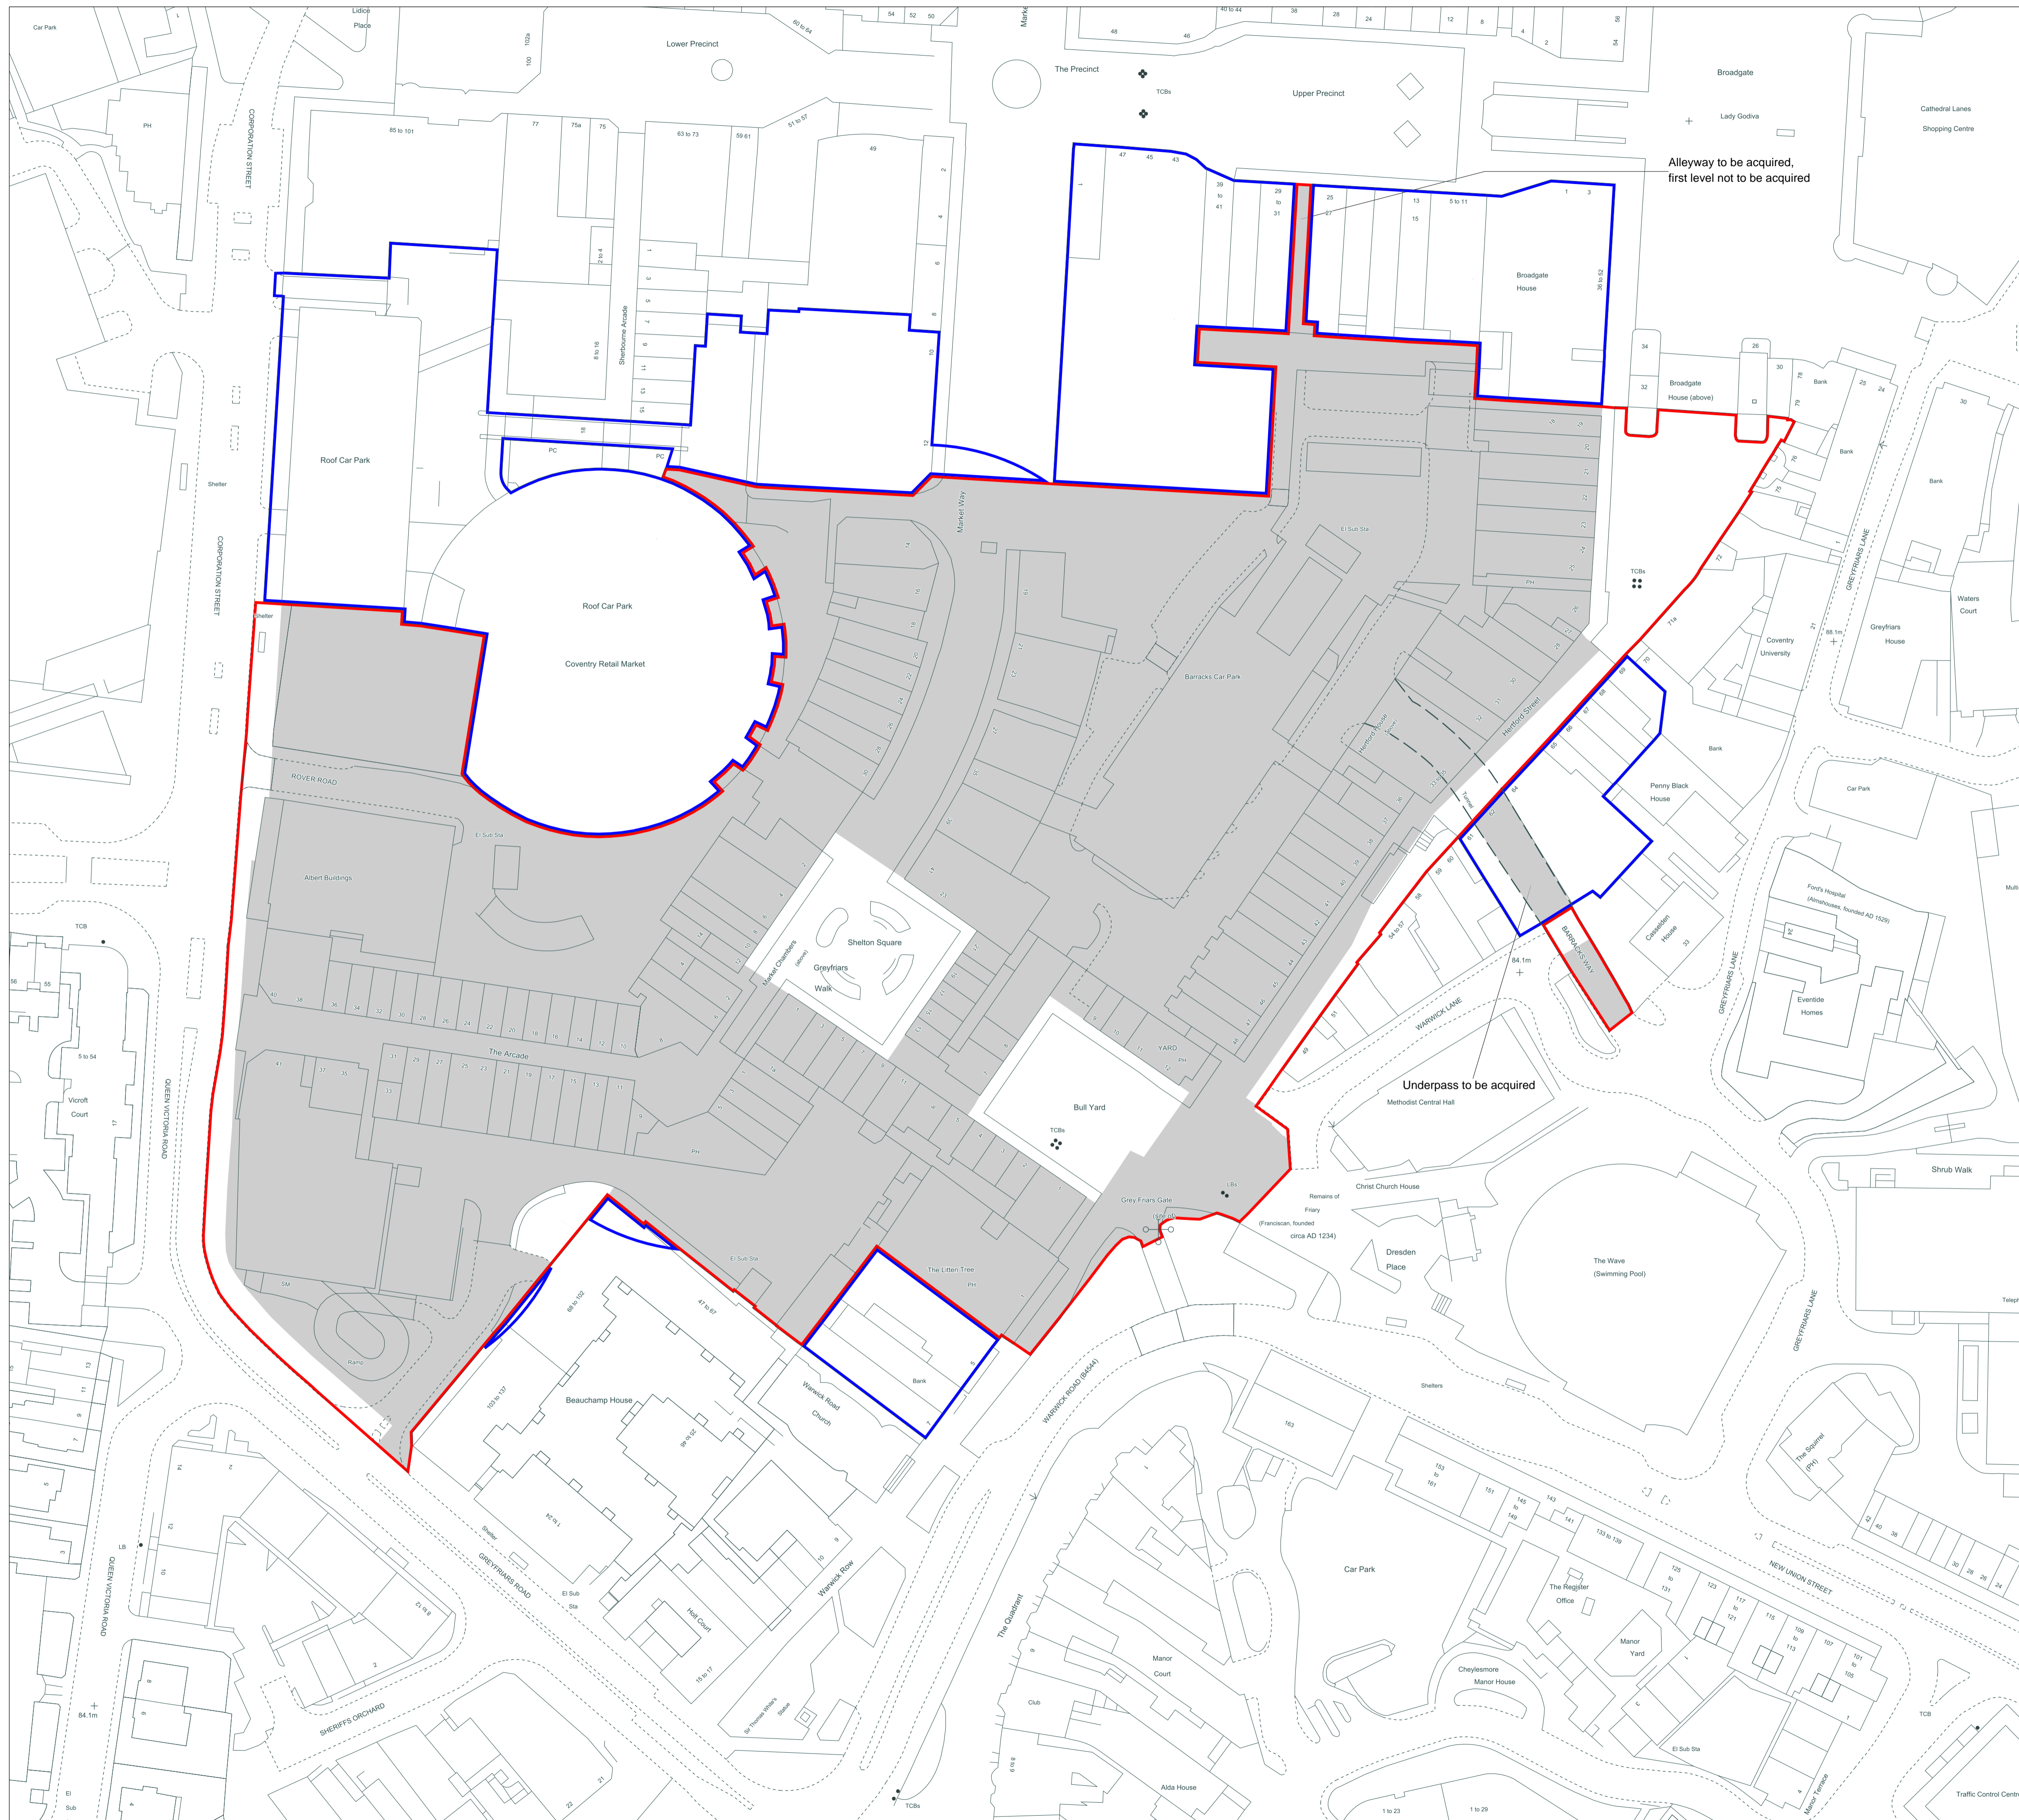

THE COVENTRY CITY COUNCIL - COUNCIL OWNED LAND PROPOSED FOR APPROPRIATION (EXCLUDING OPEN LAND)

Key:

-  Land Interests Proposed for Appropriation
-  Land to be Acquired
-  Rights to be Acquired

DRAFT

Date: 26/11/2021
Version Number: v1.2
Sheet Number: Sheet 1 of 1
Scale: 1:750 @A1

Where applicable the plot boundaries show the general boundary of the registered land, it does not show the exact line of the boundaries. Measurements scaled from this plan may not match measurements between the same points on the ground.

This map is based upon Ordnance Survey material with the permission of Ordnance Survey on behalf of the Controller of Her Majesty's Stationery Office © Unauthorised reproduction infringes crown copyright and may lead to prosecution or civil proceedings. Crown copyright and database rights 2021 Ordnance. Survey Licence number: 0100031673